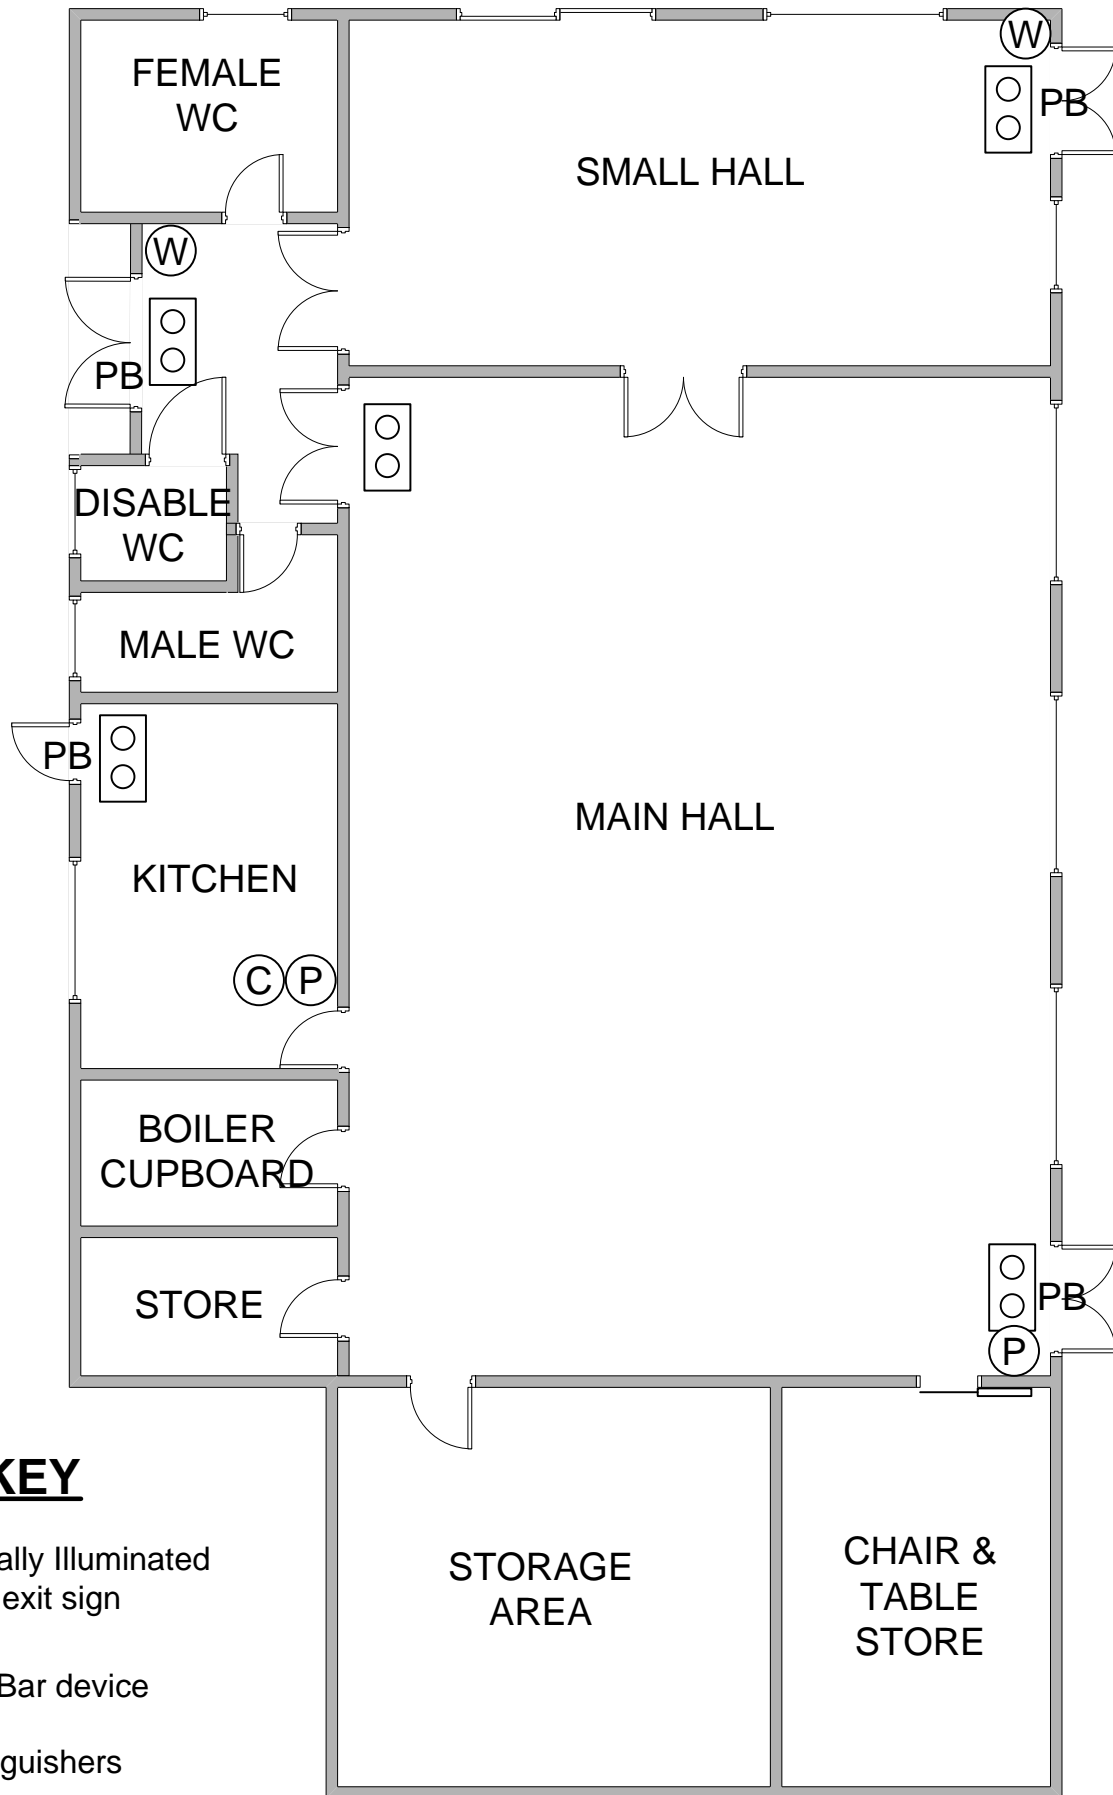

Barkham Village Hall

KEY

 Internally Illuminated exit sign

PB Push Bar device

Fire Extinguishers

 Powder

 CO2

 Water

Scale 1:100